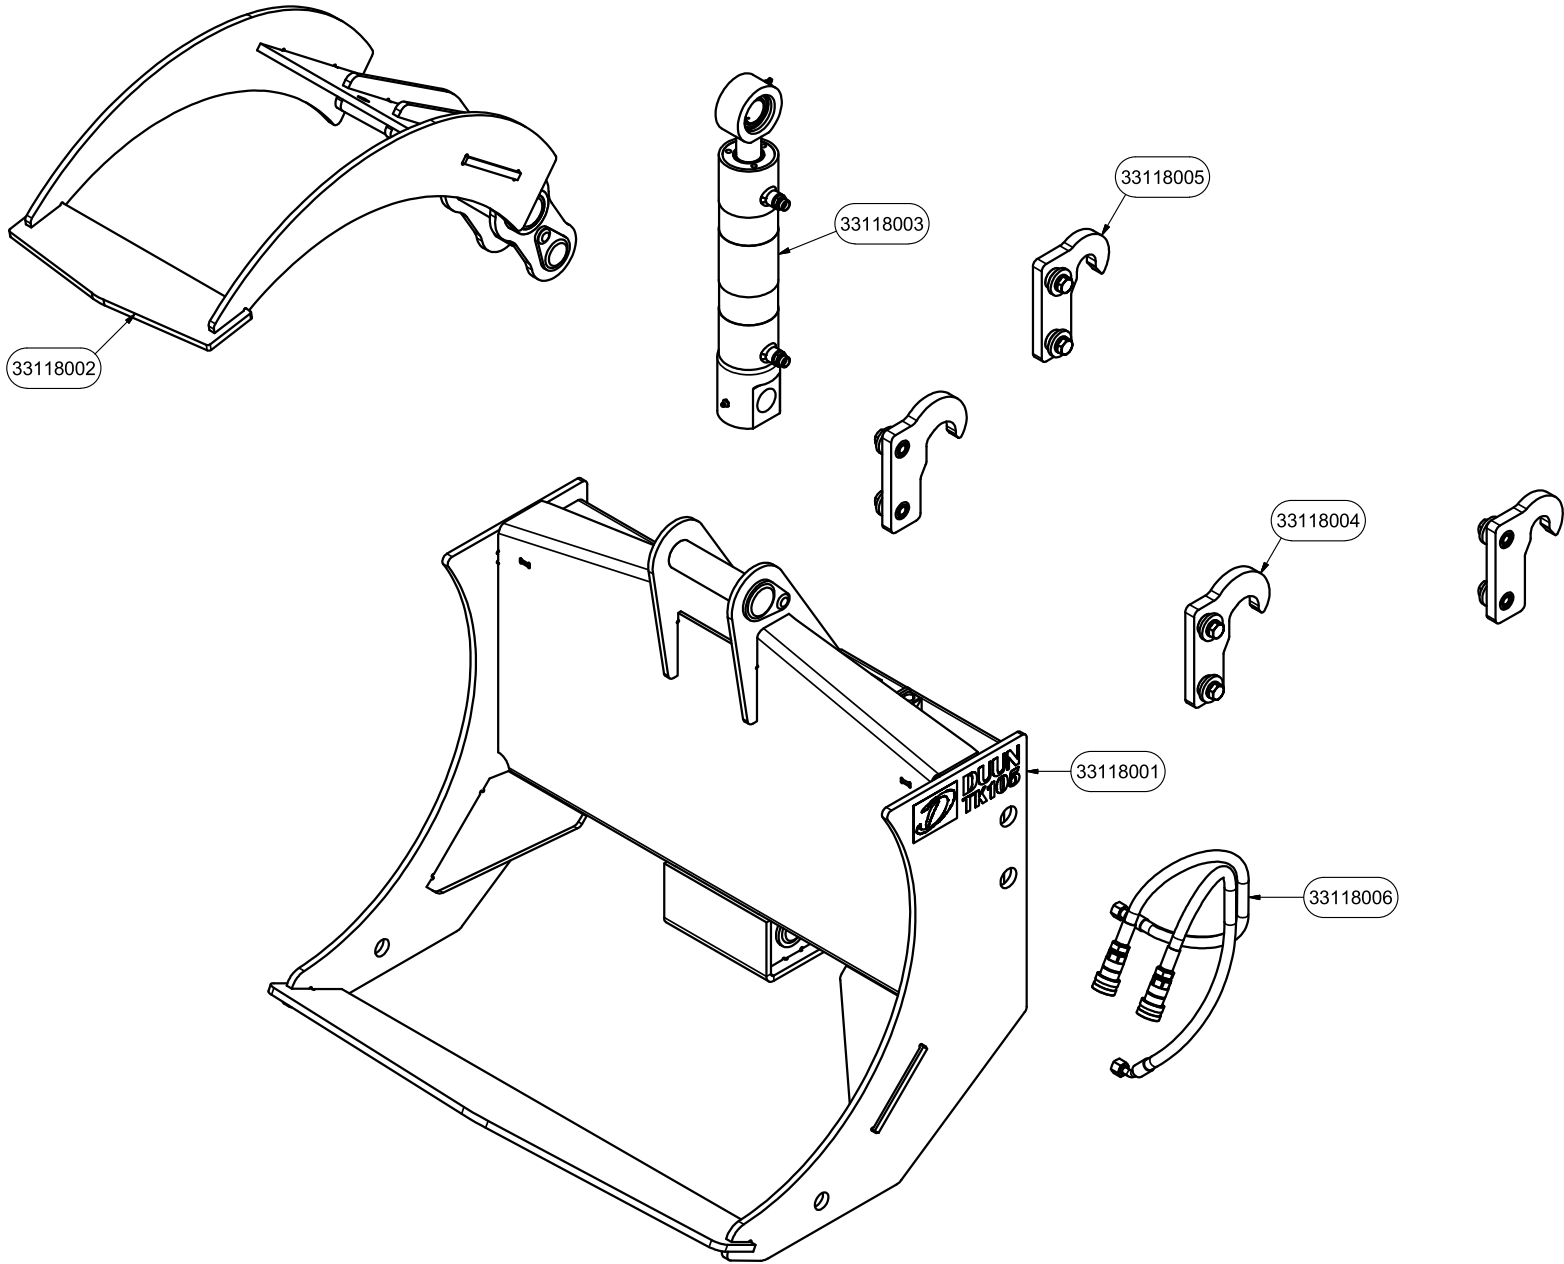

# TK105 Spare parts catalogue

Serial number: from 140011 |

**CONTENT** \_\_\_\_\_ **1**

---

**33118001 | LOWER PART** \_\_\_\_\_ **4**

---

**33118002 | UPPER PART** \_\_\_\_\_ **6**

---

---

Pos	Qty	Article no	Designation
1	1	13311001	Lower part TK105
2	1	13310026	Bolt Ø50
3	1	13310035	Washer Ø70/17x6
4	1	2534078	Spring washer M16 ElZn DIN 127
5	1	2422485	Hexagon screw M16x30 ElZn 8.8 DIN 933
6	1	4251201	Hose holder
7	3	2531047	Washer M8 ElZn DIN 125
8	1	2483609	Locking nut M8 ElZn DIN 985
9	1	2422256	Hexagon screw M8x50 ElZn 8.8 DIN 931
10	1	13311004	Bolt Ø50
11	2	13311005	Sleeve Ø48/42x43
12	2	2531078	Washer M16 ElZn DIN 125
13	1	2483613	Locking nut M16 ElZn DIN 985
14	1	2422489	Hexagon screw M16x40 ElZn 8.8 DIN 933
15	1	2935170	Sticker 50x50 Serial number
16	1	2935063	Sticker 68x40 CE
17	1	2935064	Sticker 90x48 Instruction manual
18	1	2935088	Sticker 90x48 Risk of hand crushing
19	1	2935161	Sticker TK105
20	1	13311007	Bracket hose holder
21	2	2534047	Spring washer M8 ElZn DIN 127
22	2	2422244	Hexagon screw M8x20 ElZn 8.8 DIN 933

Pos	Qty	Article no	Designation
1	1	13311002	Upper part TK105
2	2	13310023	Sliding bearing Ø60/50x35
3	1	13311003	Bolt Ø50
4	1	13310035	Washer Ø70/17x6
5	1	2478407	Grease nipple Straight M8
6	1	2534078	Spring washer M16 ElZn DIN 127
7	1	2422485	Hexagon screw M16x30 ElZn 8.8 DIN 933
8	2	13311006	Sleeve Ø48/42x34

Pos	Ant	Article no	Designation
1	1	13310017	Euro attachment bracket
2	1	13310018	Euro attachment bracket
3	4	13310037	Washer Ø46/17x6
4	4	2534078	Spring washer M16 ElZn DIN 127
5	4	2422489	Hexagon screw M16x40 ElZn 8.8 DIN 933