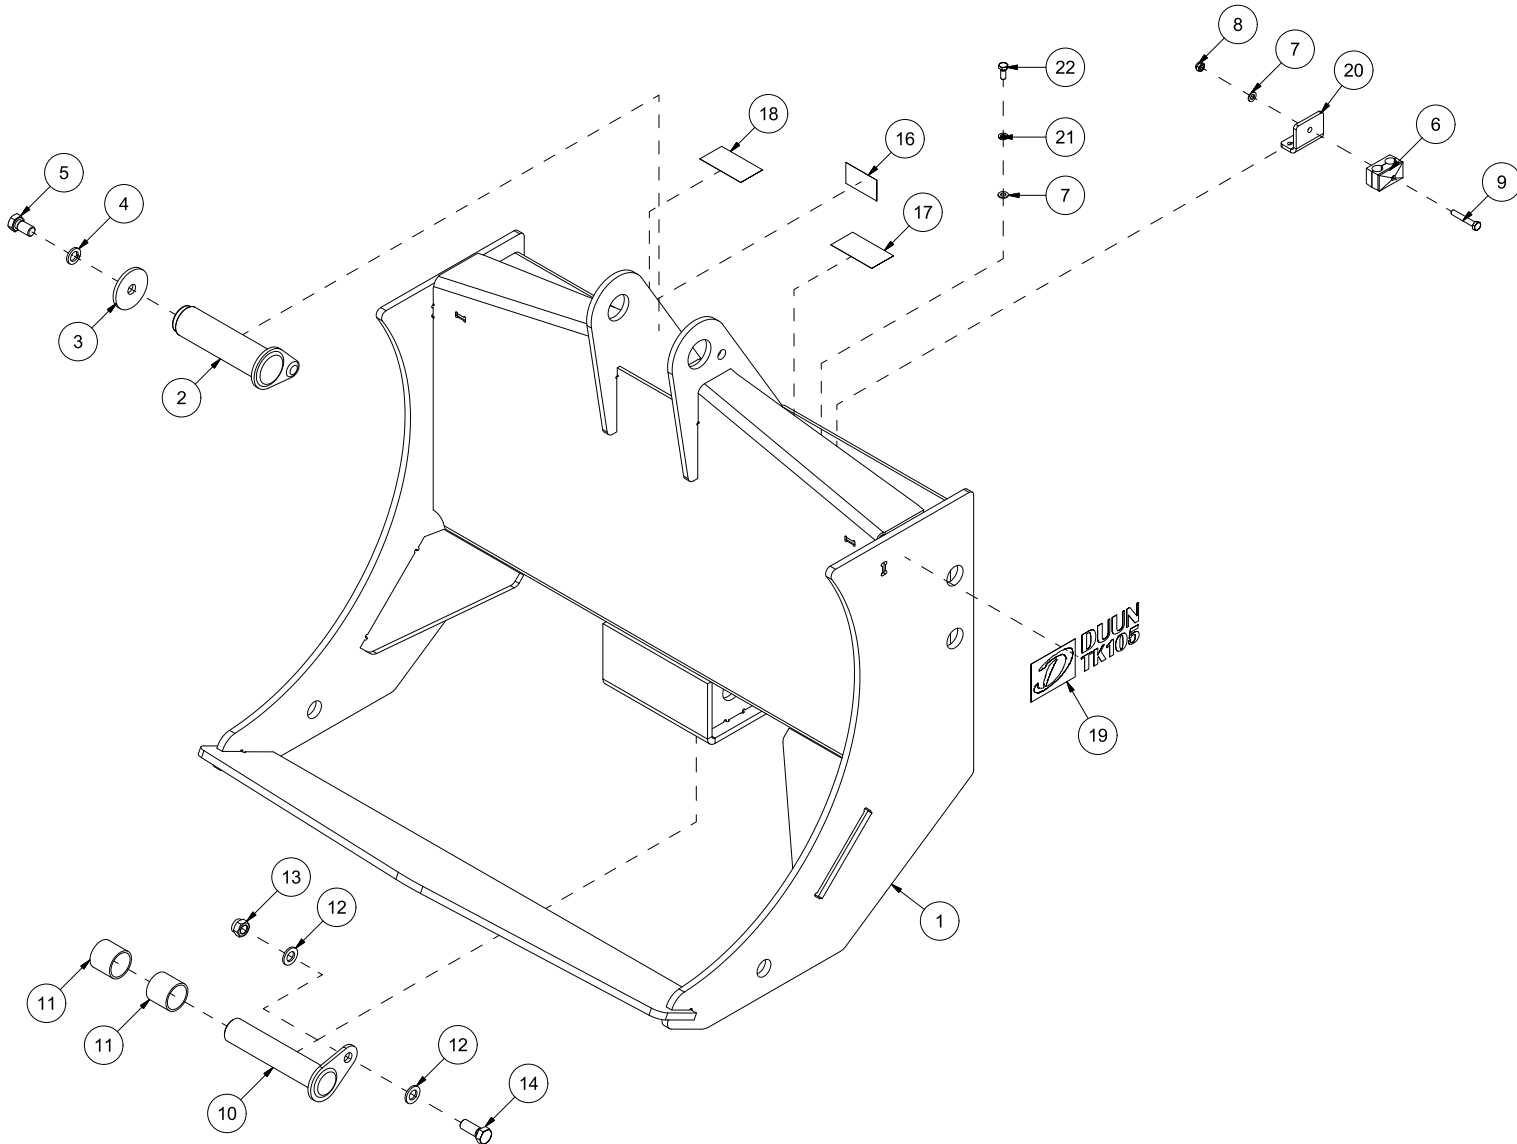

# TK105 Spare parts catalogue

Serial number: from 140011 |

**CONTENT** \_\_\_\_\_ **1**

---

**33118001 | LOWER PART** \_\_\_\_\_ **4**

---

**33118002 | UPPER PART** \_\_\_\_\_ **6**

---

---

Pos	Qty	Article no	Designation
1	1	13311001	Lower part TK105
2	1	13310026	Bolt Ø50
3	1	13310035	Washer Ø70/17x6
4	1	2534078	Spring washer M16 ElZn DIN 127
5	1	2422485	Hexagon screw M16x30 ElZn 8.8 DIN 933
6	1	4251201	Hose holder
7	3	2531047	Washer M8 ElZn DIN 125
8	1	2483609	Locking nut M8 ElZn DIN 985
9	1	2422256	Hexagon screw M8x50 ElZn 8.8 DIN 931
10	1	13311004	Bolt Ø50
11	2	13311005	Sleeve Ø48/42x43
12	2	2531078	Washer M16 ElZn DIN 125
13	1	2483613	Locking nut M16 ElZn DIN 985
14	1	2422489	Hexagon screw M16x40 ElZn 8.8 DIN 933
15	1	2935170	Sticker 50x50 Serial number
16	1	2935063	Sticker 68x40 CE
17	1	2935064	Sticker 90x48 Instruction manual
18	1	2935088	Sticker 90x48 Risk of hand crushing
19	1	2935161	Sticker TK105
20	1	13311007	Bracket hose holder
21	2	2534047	Spring washer M8 ElZn DIN 127
22	2	2422244	Hexagon screw M8x20 ElZn 8.8 DIN 933

Pos	Qty	Article no	Designation
1	1	13311002	Upper part TK105
2	2	13310023	Sliding bearing Ø60/50x35
3	1	13311003	Bolt Ø50
4	1	13310035	Washer Ø70/17x6
5	1	2478407	Grease nipple Straight M8
6	1	2534078	Spring washer M16 ElZn DIN 127
7	1	2422485	Hexagon screw M16x30 ElZn 8.8 DIN 933
8	2	13311006	Sleeve Ø48/42x34

Pos	Qty	Article no	Designation
1	1	1235137	Cylinder pipe Ø80 SL250
2	1	1235152	Piston rod Ø40 SL250
3	2	2957749	Hexagon nipple GEK BSP 3/8" L12 ED
4	1	2954140	Bearing GE 40 ES
5	1	2553262	Seeger ring I 62x2,0 DIN 471
6	1	1235153	Piston Ø80
7	1	2234360	Compact seal
8	2	2478410	Grease nipple, straight 1/8"
9	1	1233197	Packing box Ø80
10	1	2232833	Stripper
11	1	2233070	O-ring 72,0-5,0
12	2	1233153	Guide band Ø40
13	1	2232137	Compact seal