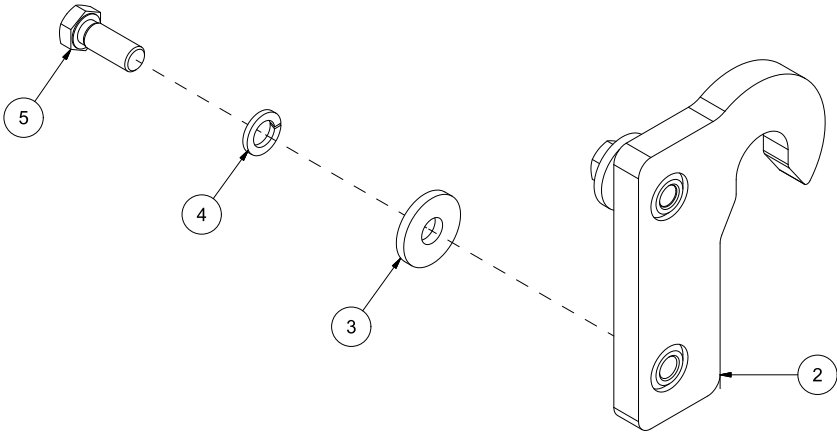

Pos	Ant	Article no	Designation
1	1	13310017	Euro attachment bracket
2	1	13310018	Euro attachment bracket
3	4	13310037	Washer Ø46/17x6
4	4	2534078	Spring washer M16 ElZn DIN 127
5	4	2422489	Hexagon screw M16x40 ElZn 8.8 DIN 933