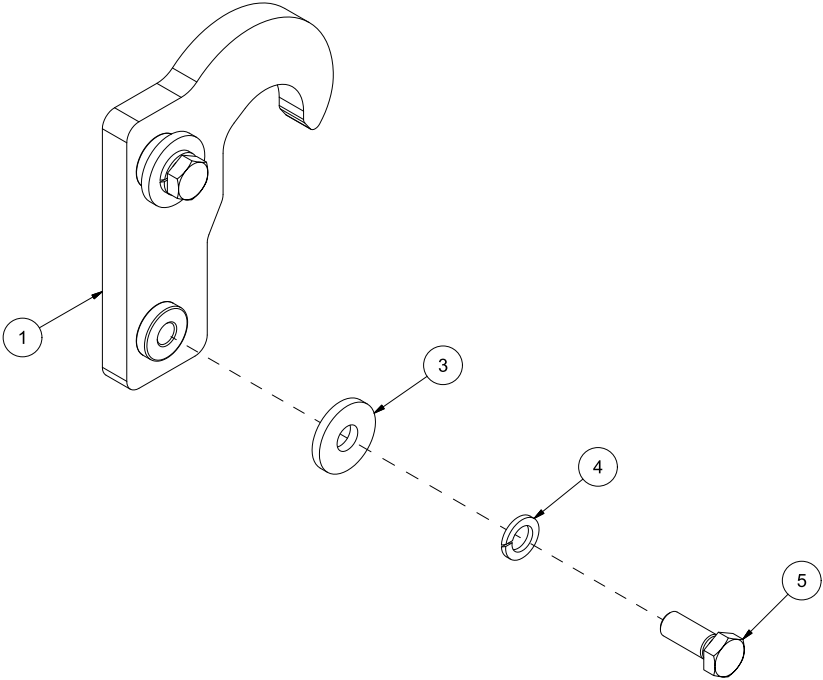

Pos	Qty	Article no	Designation
1	1	13310019	Trima/SMS attachment bracket
2	1	13310020	Trima/SMS attachment bracket
3	4	13310037	Washer Ø46/17x6
4	4	2534078	Spring washer M16 ElZn DIN 127
5	4	2422489	Hexagon screw M16x40 ElZn 8.8 DIN 933