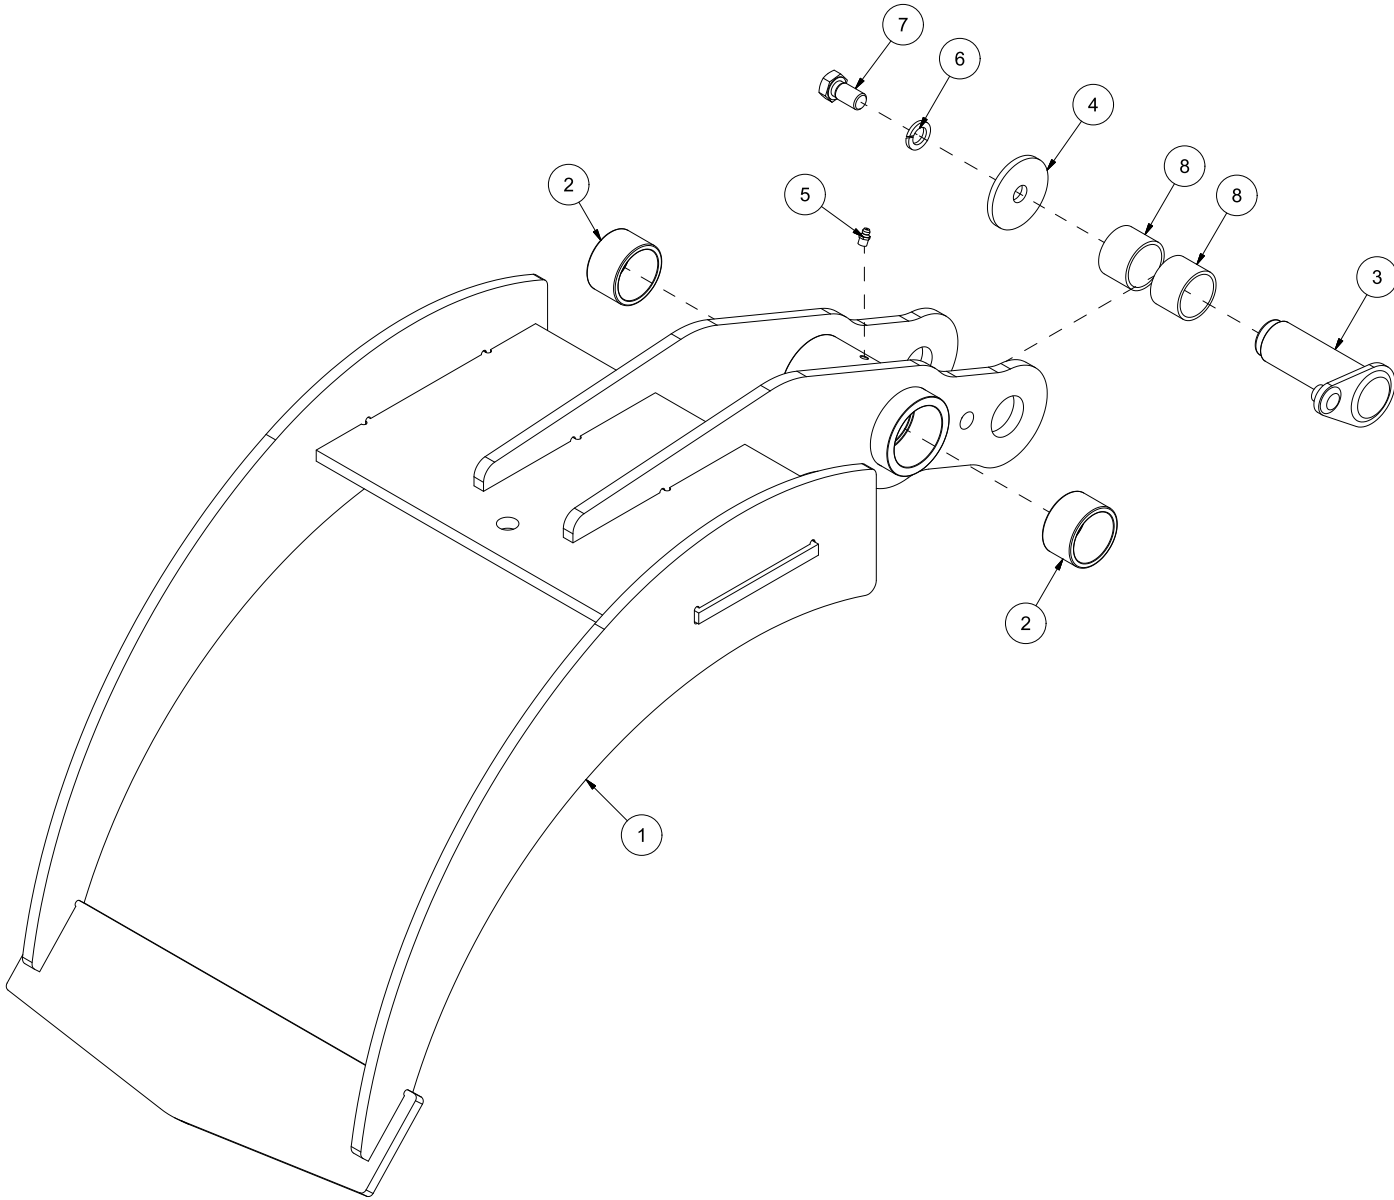

# TK105 Spare parts catalogue

Serial number: from 140011 |

**CONTENT** \_\_\_\_\_ **1**

---

**33118001 | LOWER PART** \_\_\_\_\_ **4**

---

**33118002 | UPPER PART** \_\_\_\_\_ **6**

---

---

Pos	Qty	Article no	Designation
1	1	13311001	Lower part TK105
2	1	13310026	Bolt Ø50
3	1	13310035	Washer Ø70/17x6
4	1	2534078	Spring washer M16 ElZn DIN 127
5	1	2422485	Hexagon screw M16x30 ElZn 8.8 DIN 933
6	1	4251201	Hose holder
7	3	2531047	Washer M8 ElZn DIN 125
8	1	2483609	Locking nut M8 ElZn DIN 985
9	1	2422256	Hexagon screw M8x50 ElZn 8.8 DIN 931
10	1	13311004	Bolt Ø50
11	2	13311005	Sleeve Ø48/42x43
12	2	2531078	Washer M16 ElZn DIN 125
13	1	2483613	Locking nut M16 ElZn DIN 985
14	1	2422489	Hexagon screw M16x40 ElZn 8.8 DIN 933
15	1	2935170	Sticker 50x50 Serial number
16	1	2935063	Sticker 68x40 CE
17	1	2935064	Sticker 90x48 Instruction manual
18	1	2935088	Sticker 90x48 Risk of hand crushing
19	1	2935161	Sticker TK105
20	1	13311007	Bracket hose holder
21	2	2534047	Spring washer M8 ElZn DIN 127
22	2	2422244	Hexagon screw M8x20 ElZn 8.8 DIN 933

Pos	Qty	Article no	Designation
1	1	13311002	Upper part TK105
2	2	13310023	Sliding bearing Ø60/50x35
3	1	13311003	Bolt Ø50
4	1	13310035	Washer Ø70/17x6
5	1	2478407	Grease nipple Straight M8
6	1	2534078	Spring washer M16 ElZn DIN 127
7	1	2422485	Hexagon screw M16x30 ElZn 8.8 DIN 933
8	2	13311006	Sleeve Ø48/42x34

Pos	Ant	Article no	Designation
1	1	13310017	Euro attachment bracket
2	1	13310018	Euro attachment bracket
3	4	13310037	Washer Ø46/17x6
4	4	2534078	Spring washer M16 ElZn DIN 127
5	4	2422489	Hexagon screw M16x40 ElZn 8.8 DIN 933