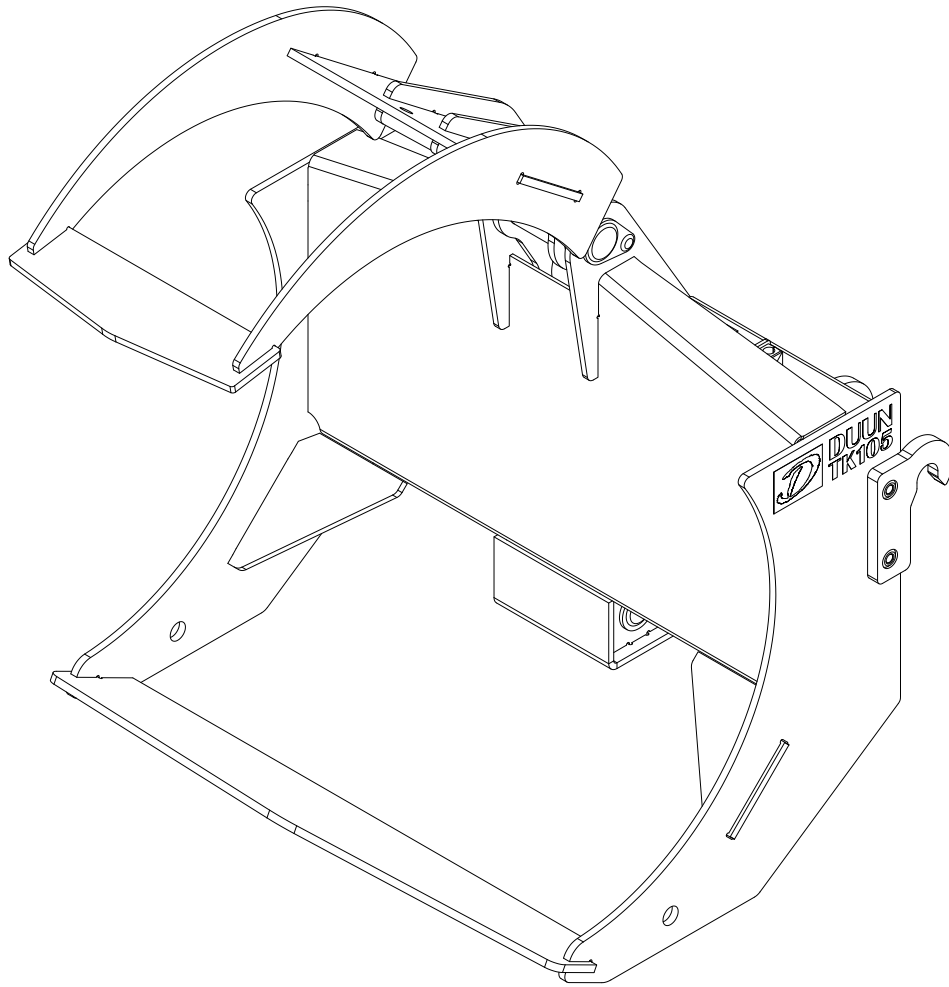

# TK105 Spare parts catalogue

Serial number: from 140011 |

**CONTENT** \_\_\_\_\_ **1**

---

**33118001 | LOWER PART** \_\_\_\_\_ **4**

---

**33118002 | UPPER PART** \_\_\_\_\_ **6**

---

**33118003 | CYLINDER** \_\_\_\_\_ **8**

---

**33118004 | TRIMA/SMS ATTACHMENT BRACKETS** \_\_\_\_\_ **10**

---

**33118005 | EURO ATTACHMENT BRACKETS** \_\_\_\_\_ **12**

---

**33118006 | HYDRAULIC HOSES** \_\_\_\_\_ **14**

Pos	Qty	Article no	Designation
1	1	13311002	Upper part TK105
2	2	13310023	Sliding bearing Ø60/50x35
3	1	13311003	Bolt Ø50
4	1	13310035	Washer Ø70/17x6
5	1	2478407	Grease nipple Straight M8
6	1	2534078	Spring washer M16 ElZn DIN 127
7	1	2422485	Hexagon screw M16x30 ElZn 8.8 DIN 933
8	2	13311006	Sleeve Ø48/42x34