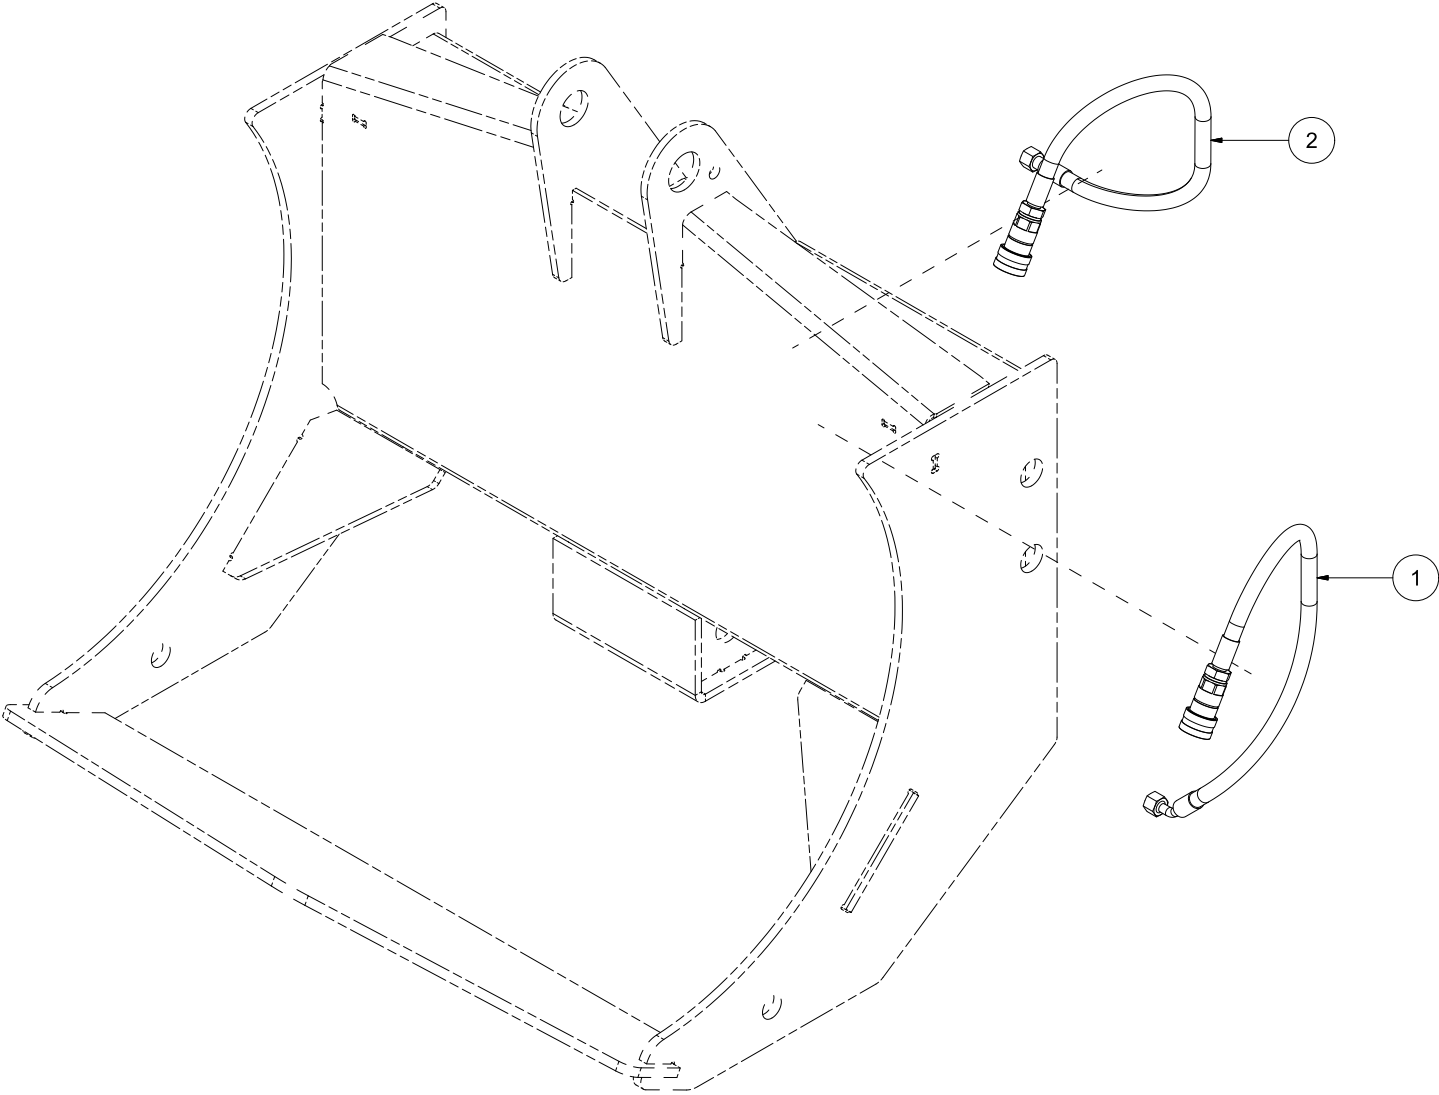

Pos	Qty	Article no	Designation
1	1	2958196	Hydraulic hose 3/8" L1250
2	1	2958197	Hydraulic hose 3/8" L1050