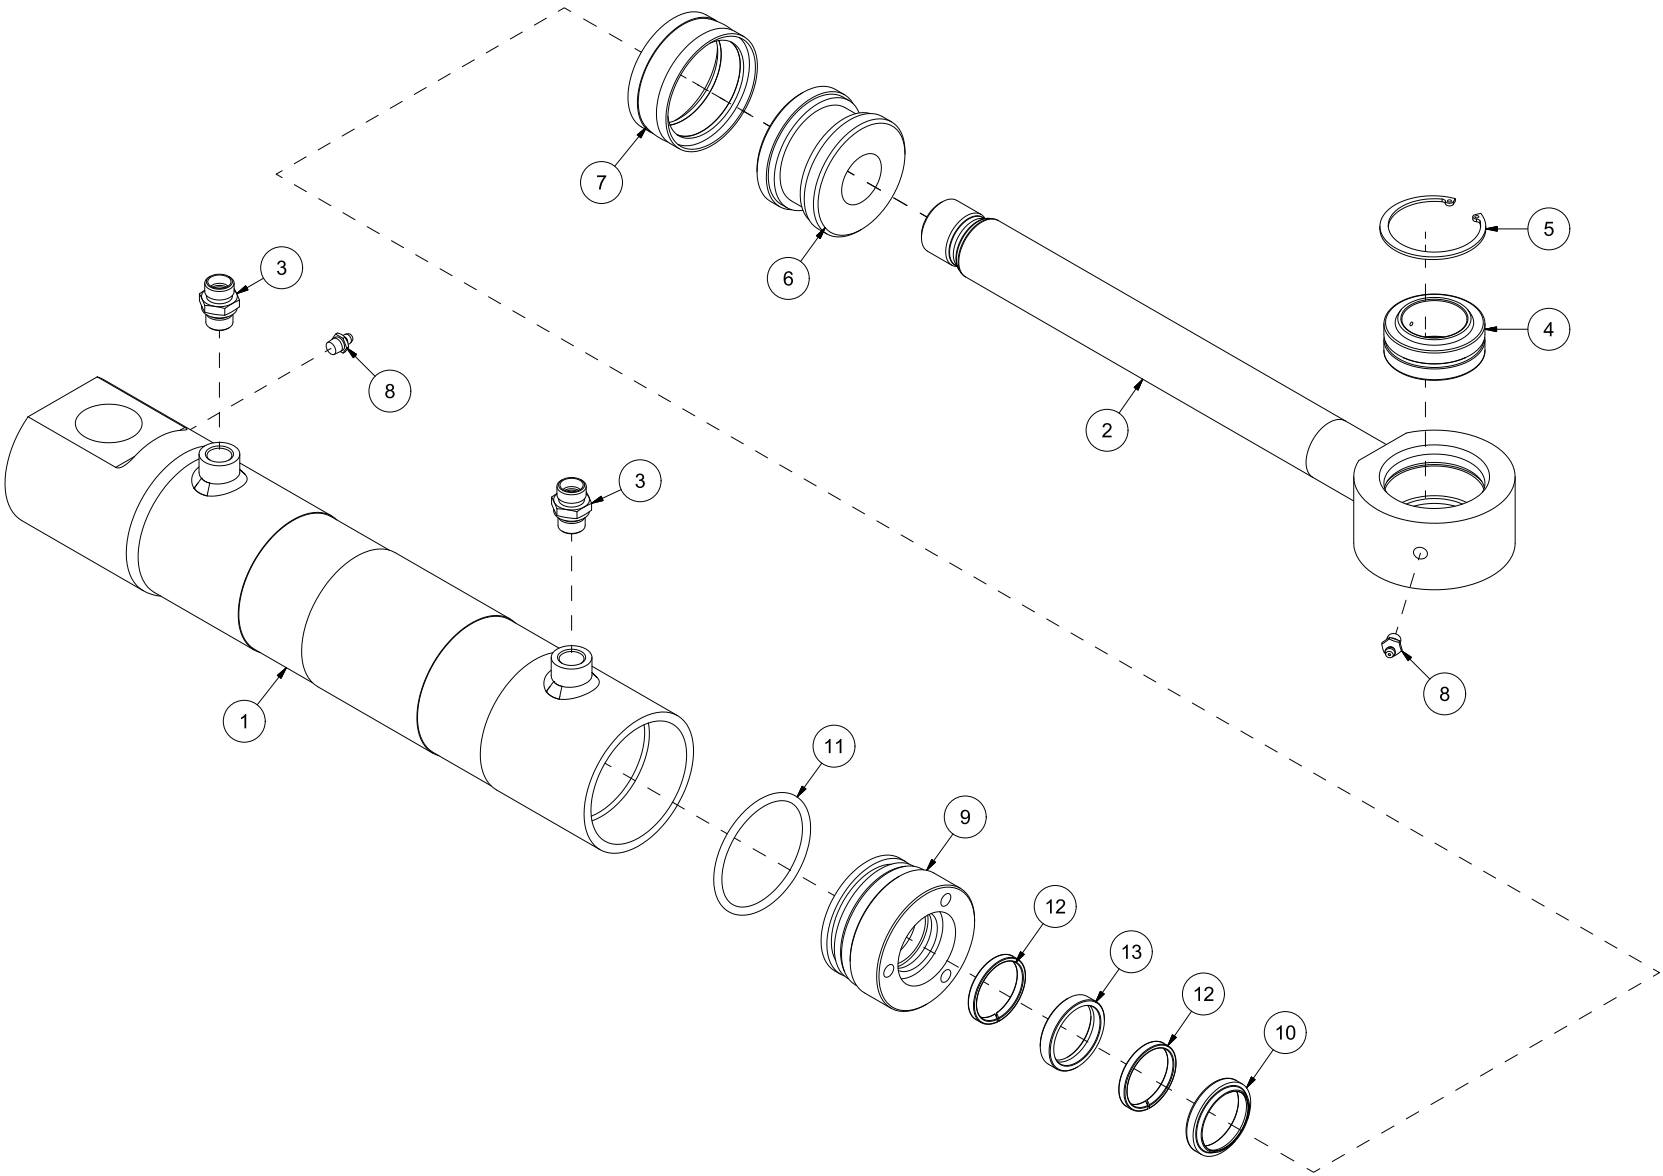

# TK105 Spare parts catalogue

Serial number: from 140011 |

**CONTENT** \_\_\_\_\_ **1**

---

**33118001 | LOWER PART** \_\_\_\_\_ **4**

---

**33118002 | UPPER PART** \_\_\_\_\_ **6**

---

---

Pos	Qty	Article no	Designation
1	1	13311001	Lower part TK105
2	1	13310026	Bolt Ø50
3	1	13310035	Washer Ø70/17x6
4	1	2534078	Spring washer M16 ElZn DIN 127
5	1	2422485	Hexagon screw M16x30 ElZn 8.8 DIN 933
6	1	4251201	Hose holder
7	3	2531047	Washer M8 ElZn DIN 125
8	1	2483609	Locking nut M8 ElZn DIN 985
9	1	2422256	Hexagon screw M8x50 ElZn 8.8 DIN 931
10	1	13311004	Bolt Ø50
11	2	13311005	Sleeve Ø48/42x43
12	2	2531078	Washer M16 ElZn DIN 125
13	1	2483613	Locking nut M16 ElZn DIN 985
14	1	2422489	Hexagon screw M16x40 ElZn 8.8 DIN 933
15	1	2935170	Sticker 50x50 Serial number
16	1	2935063	Sticker 68x40 CE
17	1	2935064	Sticker 90x48 Instruction manual
18	1	2935088	Sticker 90x48 Risk of hand crushing
19	1	2935161	Sticker TK105
20	1	13311007	Bracket hose holder
21	2	2534047	Spring washer M8 ElZn DIN 127
22	2	2422244	Hexagon screw M8x20 ElZn 8.8 DIN 933

Pos	Qty	Article no	Designation
1	1	13311002	Upper part TK105
2	2	13310023	Sliding bearing Ø60/50x35
3	1	13311003	Bolt Ø50
4	1	13310035	Washer Ø70/17x6
5	1	2478407	Grease nipple Straight M8
6	1	2534078	Spring washer M16 ElZn DIN 127
7	1	2422485	Hexagon screw M16x30 ElZn 8.8 DIN 933
8	2	13311006	Sleeve Ø48/42x34

Pos	Ant	Article no	Designation
1	1	13310017	Euro attachment bracket
2	1	13310018	Euro attachment bracket
3	4	13310037	Washer Ø46/17x6
4	4	2534078	Spring washer M16 ElZn DIN 127
5	4	2422489	Hexagon screw M16x40 ElZn 8.8 DIN 933